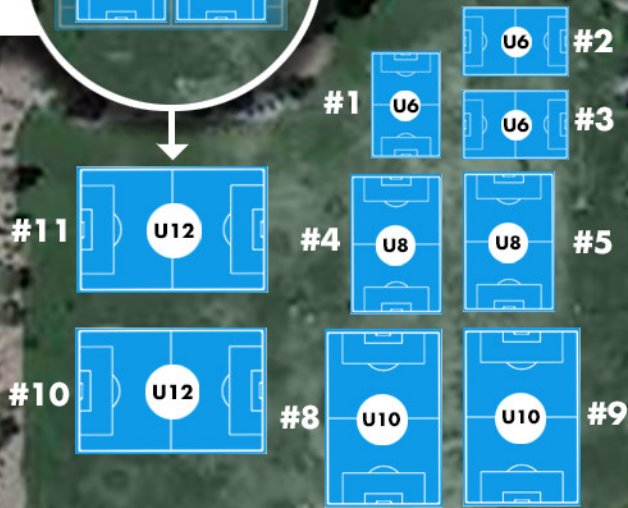

# Southwest Region Field Map

Field 6 & 7 will be in the same space as field 11. The two U8 field lines will be laid over the the U12 field as shown here.

[youthsoccerlasvegas.com](http://youthsoccerlasvegas.com)